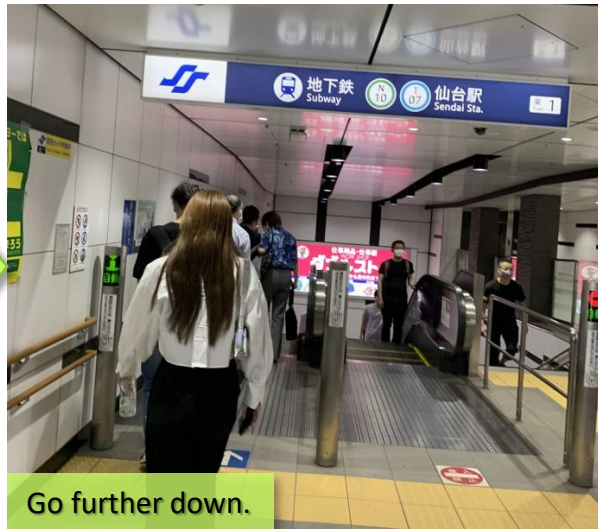

# Access to Subway's Sendai Station

JR Sendai Station West Exit, 2nd to 1st floor.

1st floor to outside.

Go underground.

International Center (T04)

Sendai (T07)

Line 4.

Go further down.