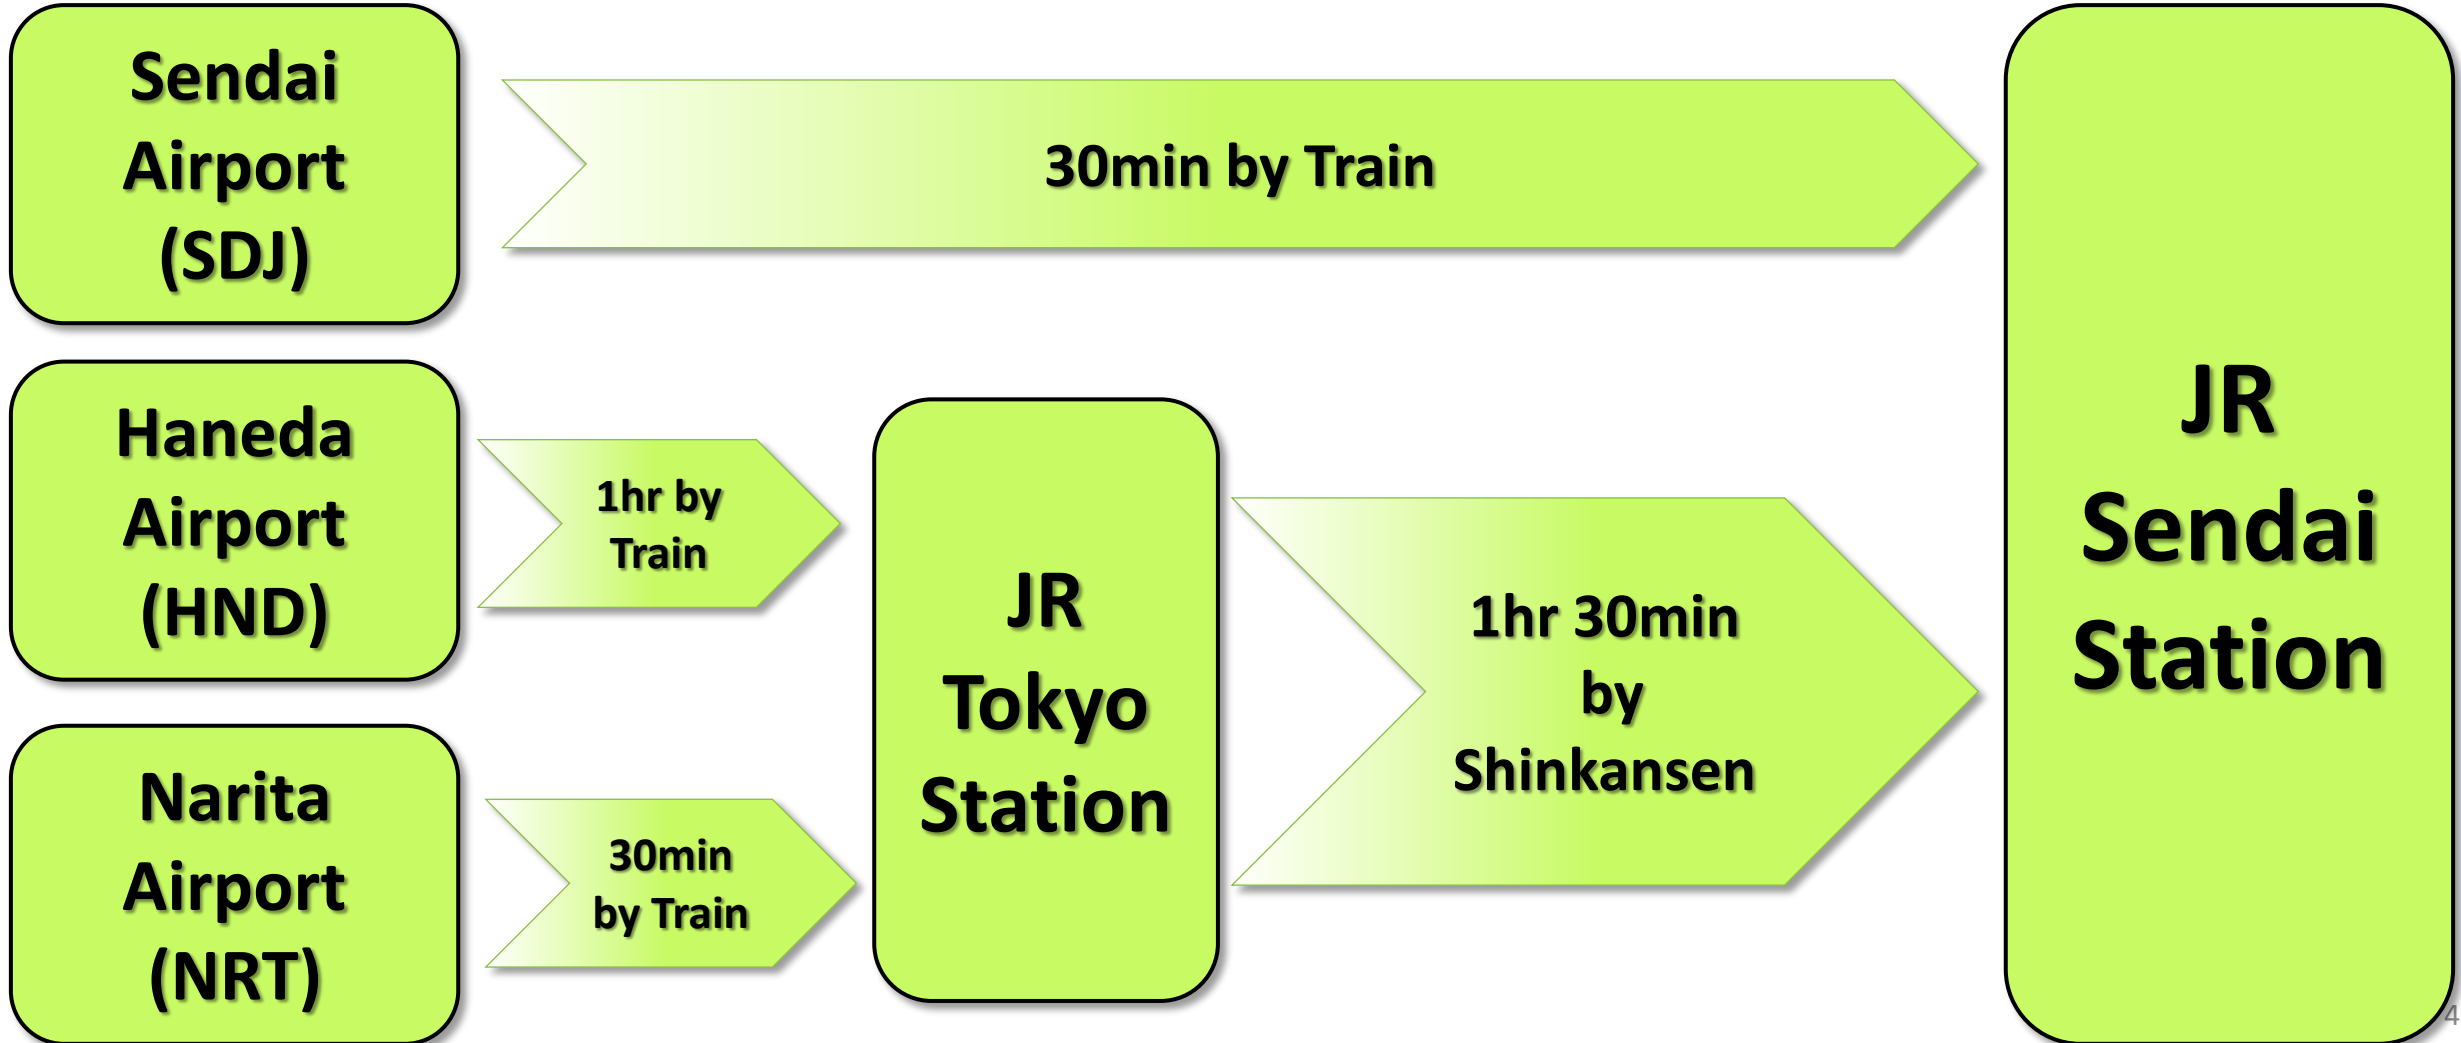

# Access to Sendai International Center

**Sendai  
Station**

**10min by Taxi**

**5min  
by  
Tozai Subway Line**

**International  
Center  
Station,  
Exit South 1**

**Sendai  
International  
Center**

# Access to JR Sendai Station