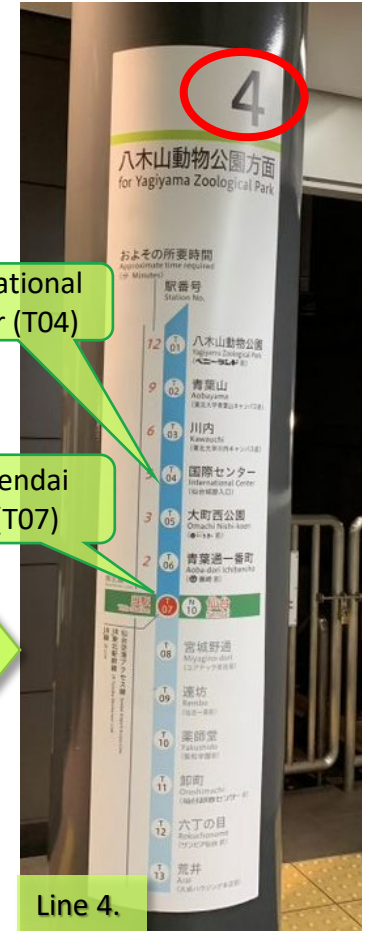

# Access to Subway's Sendai Station

JR Sendai Station West Exit, 2nd to 1st floor.

1st floor to outside.

Go underground.

International Center (T04)

Sendai (T07)

Line 4.

Go further down.